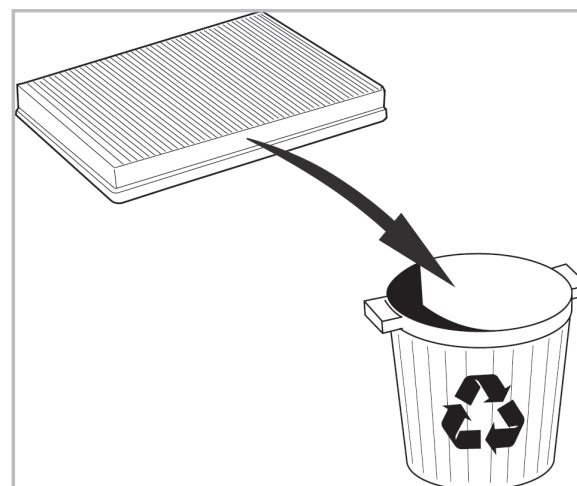

particle filter

698858

FH422

PA

WANT TO KNOW MORE?

www.valeo-techassist.com

FOR
FIAT

DUCATO A/C+/- (02/94 >)