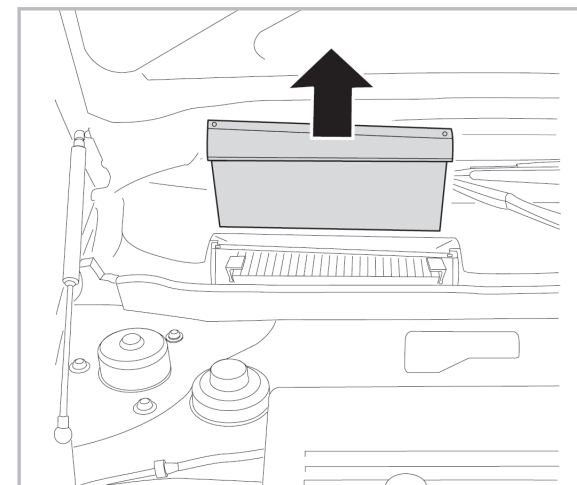

particle filter

698858

FH422

PA

WANT TO KNOW MORE?

www.valeo-techassist.com

FOR
FIAT

DUCATO A/C+/- (02/94 >)