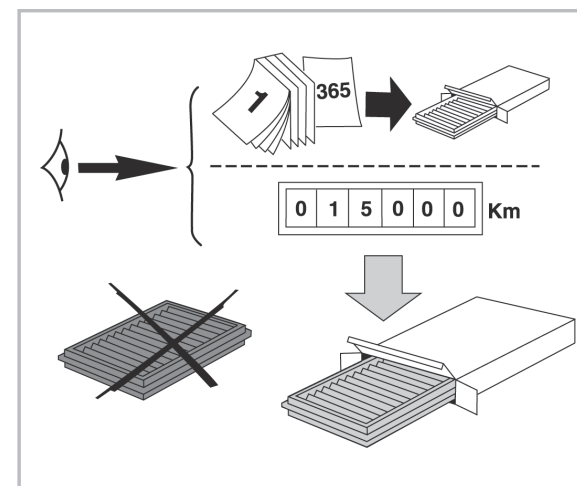

particle filter

698858

FH422

PA

WANT TO KNOW MORE?

www.valeo-techassist.com

FOR
FIAT

DUCATO A/C+/- (02/94 >)