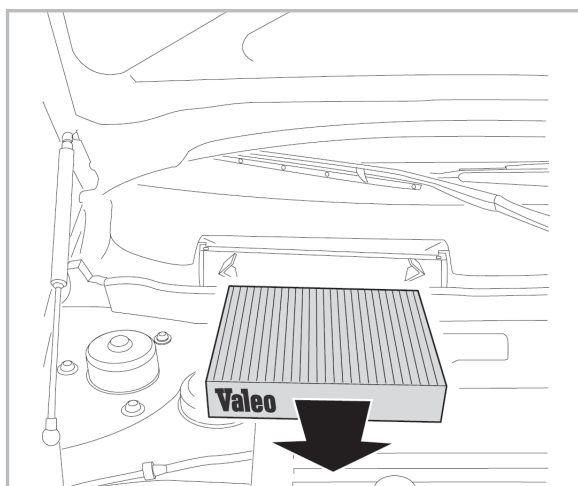

particle filter

698858

FH422

PA

WANT TO KNOW MORE?

www.valeo-techassist.com

FOR
FIAT

DUCATO A/C+/- (02/94 >)